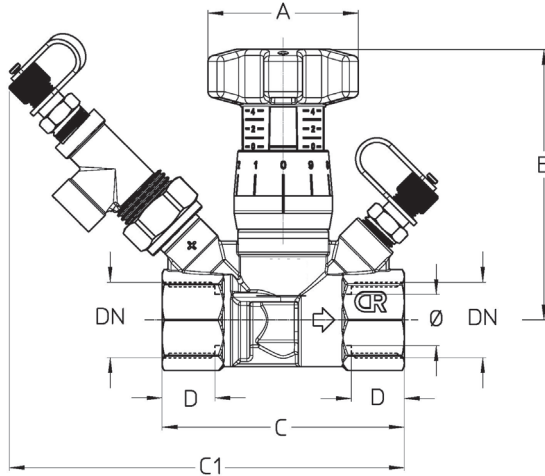

ART 24 & 28DP PN16 DPCV & Partner Valve

Features

- BSP Parallel (ART 24 ISO 228/1), (ART 28DP ISO 7/1)
- Impulse tube connection point for ART 24 DPCV
- Supplied as shown with fitting and measuring nipples
- Handwheel shut-off function and clear 360° reading
- Allen key locking mechanism enabling valve to be closed and re-opened to its exact pre-set position
- Conforms to BS 7350 / BS 5154
- System ΔP is measured from PF- to P+
System flow may be adjusted on ART 28DP whilst measuring ΔP from PF+ to PF-

N. Part Name

Materials

1	Body	DZR Brass CW602N-M
2	Bonnet	DZR Brass CW602N-M
3	Stem	DZR Brass CW602N-M
4	Screwed End	DZR Brass CW602N-M
5	Differential Pressure Cartridge	DZR Brass CW602N-M
6	O-Ring	EPDM
7	O-Ring	EPDM
8	Blue Binder Point	DZR Brass CW602N-M
9	Red Binder Point	DZR Brass CW602N-M
10	Cap	Plastic

ART 24 & 28DP

PN16 DPCV & Partner Valve

DN	15	20	25	32	40	50
A	50	50	50	50	50	50
B	87.5	89.5	91.5	99.0	99.0	100.0
C	77	80	87	108	115	124
C1	139	140	142	157	163	166
D	17.0	18.5	21.0	22.5	23.0	26.5
CH	25	31	38	48	55	66
Thread	½" Rp	¾" Rp	1" Rp	1¼" Rp	1½" Rp	2" Rp
Kv	1.75	2.87	4.08	6.71	10.40	15.06
Kgs	0.50	0.56	0.63	1.05	1.24	1.47

Part Name	Materials
Body	DZR Brass CW602N-M
Bonnet	DZR Brass CW602N-M
Stem	DZR Brass CW602N-M
Gasket	EPDM
Shutter	DZR Brass CW602N-M
Handwheel	Nylon 6
Screw	DZR Brass CW602N-M
O-Ring	EPDM
Binder Point	DZR Brass CW602N-M