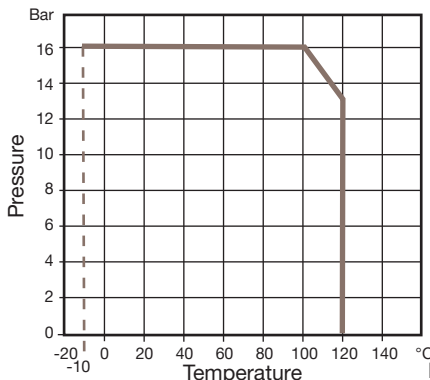

N. Part Name

Materials

1	Body	DZR Brass CW602N-M
2	Bonnet	DZR Brass CW602N-M
3	Stem	DZR Brass CW602N-M
4	Screwed End	DZR Brass CW602N-M
5	Differential Pressure Cartridge	DZR Brass CW602N-M
6	O-Ring	EPDM
7	O-Ring	EPDM
8	Blue Binder Point	DZR Brass CW602N-M
9	Red Binder Point	DZR Brass CW602N-M
10	Cap	Plastic