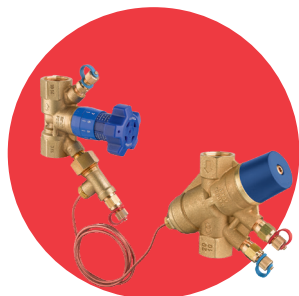

ART 24 & 28DP PN16 DPCV & Partner Valve

Features

- BSP Parallel (ART 24 ISO 228/1), (ART 28DP ISO 7/1)
- Impulse tube connection point for ART 24 DPCV
- Supplied as shown with fitting and measuring nipples
- Handwheel shut-off function and clear 360° reading
- Allen key locking mechanism enabling valve to be closed and re-opened to its exact pre-set position
- Conforms to BS 7350 / BS 5154
- System ΔP is measured from PF- to P+
System flow may be adjusted on ART 28DP whilst measuring ΔP from PF+ to PF-

N. Part Name

Materials

1	Body	DZR Brass CW602N-M
2	Bonnet	DZR Brass CW602N-M
3	Stem	DZR Brass CW602N-M
4	Screwed End	DZR Brass CW602N-M
5	Differential Pressure Cartridge	DZR Brass CW602N-M
6	O-Ring	EPDM
7	O-Ring	EPDM
8	Blue Binder Point	DZR Brass CW602N-M
9	Red Binder Point	DZR Brass CW602N-M
10	Cap	Plastic

ART 24 & 28DP

PN16 DPCV & Partner Valve

DN	15	20	25	32	40	50
A	50	50	50	50	50	50
B	87.5	89.5	91.5	99.0	99.0	100.0
C	77	80	87	108	115	124
C1	139	140	142	157	163	166
D	17.0	18.5	21.0	22.5	23.0	26.5
CH	25	31	38	48	55	66
Thread	½" Rp	¾" Rp	1" Rp	1¼" Rp	1½" Rp	2" Rp
Kv	1.75	2.87	4.08	6.71	10.40	15.06
Kgs	0.50	0.56	0.63	1.05	1.24	1.47

Part Name	Materials
Body	DZR Brass CW602N-M
Bonnet	DZR Brass CW602N-M
Stem	DZR Brass CW602N-M
Gasket	EPDM
Shutter	DZR Brass CW602N-M
Handwheel	Nylon 6
Screw	DZR Brass CW602N-M
O-Ring	EPDM
Binder Point	DZR Brass CW602N-M