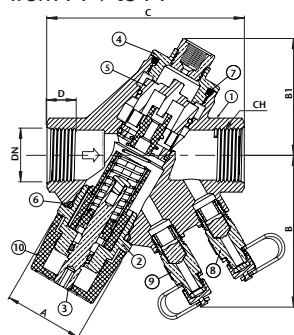

ART 24 & 28DP PN16 DPCV & Partner Valve

Features

- BSP Parallel (ART 24 ISO 228/1), (ART 28DP ISO 7/1)
- Impulse tube connection point for ART 24 DPCV
- Supplied as shown with fitting and measuring nipples
- Handwheel shut-off function and clear 360° reading
- Allen key locking mechanism enabling valve to be closed and re-opened to its exact pre-set position
- Conforms to BS 7350 / BS 5154
- System ΔP is measured from PF- to P+
System flow may be adjusted on ART 28DP whilst measuring ΔP from PF+ to PF-

Technical data

Max pressure: 16 Bar
Working temp: -10°C to +120°C
Max Differential Pressure: 400kPa

DN	15 Low ΔP	15 High ΔP	20 Low ΔP	20 High ΔP	25 Low ΔP	25 High ΔP	32 High ΔP	40 High ΔP	50 High ΔP
A							50	65	65
B							91	98	105
B1	See	See	See	See	See	See	74	85	90
C	ART	ART	ART	ART	ART	ART	132	144.5	155
D	ART	ART	ART	ART	ART	ART	16.5	16.5	20
CH	24C	24C	24C	24C	24C	24C	47	54	68
Flow (l/s)	data-sheet	data-sheet	data-sheet	data-sheet	data-sheet	data-sheet	0.278- 1.389	0.833- 2.222	1.389- 4.167
ΔP vers (kPa)	sheet	sheet	sheet	sheet	sheet	sheet	20-80	20-80	20-80
Kvs							11.4	16.4	17.9
Kgs							1.63	2.48	2.97

N. Part Name

Materials

1	Body	DZR Brass CW602N-M
2	Bonnet	DZR Brass CW602N-M
3	Stem	DZR Brass CW602N-M
4	Screwed End	DZR Brass CW602N-M
5	Differential Pressure Cartridge	DZR Brass CW602N-M
6	O-Ring	EPDM
7	O-Ring	EPDM
8	Blue Binder Point	DZR Brass CW602N-M
9	Red Binder Point	DZR Brass CW602N-M
10	Cap	Plastic

ART 24 & 28DP

PN16 DPCV & Partner Valve

DN	15	20	25	32	40	50
A	50	50	50	50	50	50
B	87.5	89.5	91.5	99.0	99.0	100.0
C	77	80	87	108	115	124
C1	139	140	142	157	163	166
D	17.0	18.5	21.0	22.5	23.0	26.5
CH	25	31	38	48	55	66
Thread	½" Rp	¾" Rp	1" Rp	1¼" Rp	1½" Rp	2" Rp
Kv	1.75	2.87	4.08	6.71	10.40	15.06
Kgs	0.50	0.56	0.63	1.05	1.24	1.47